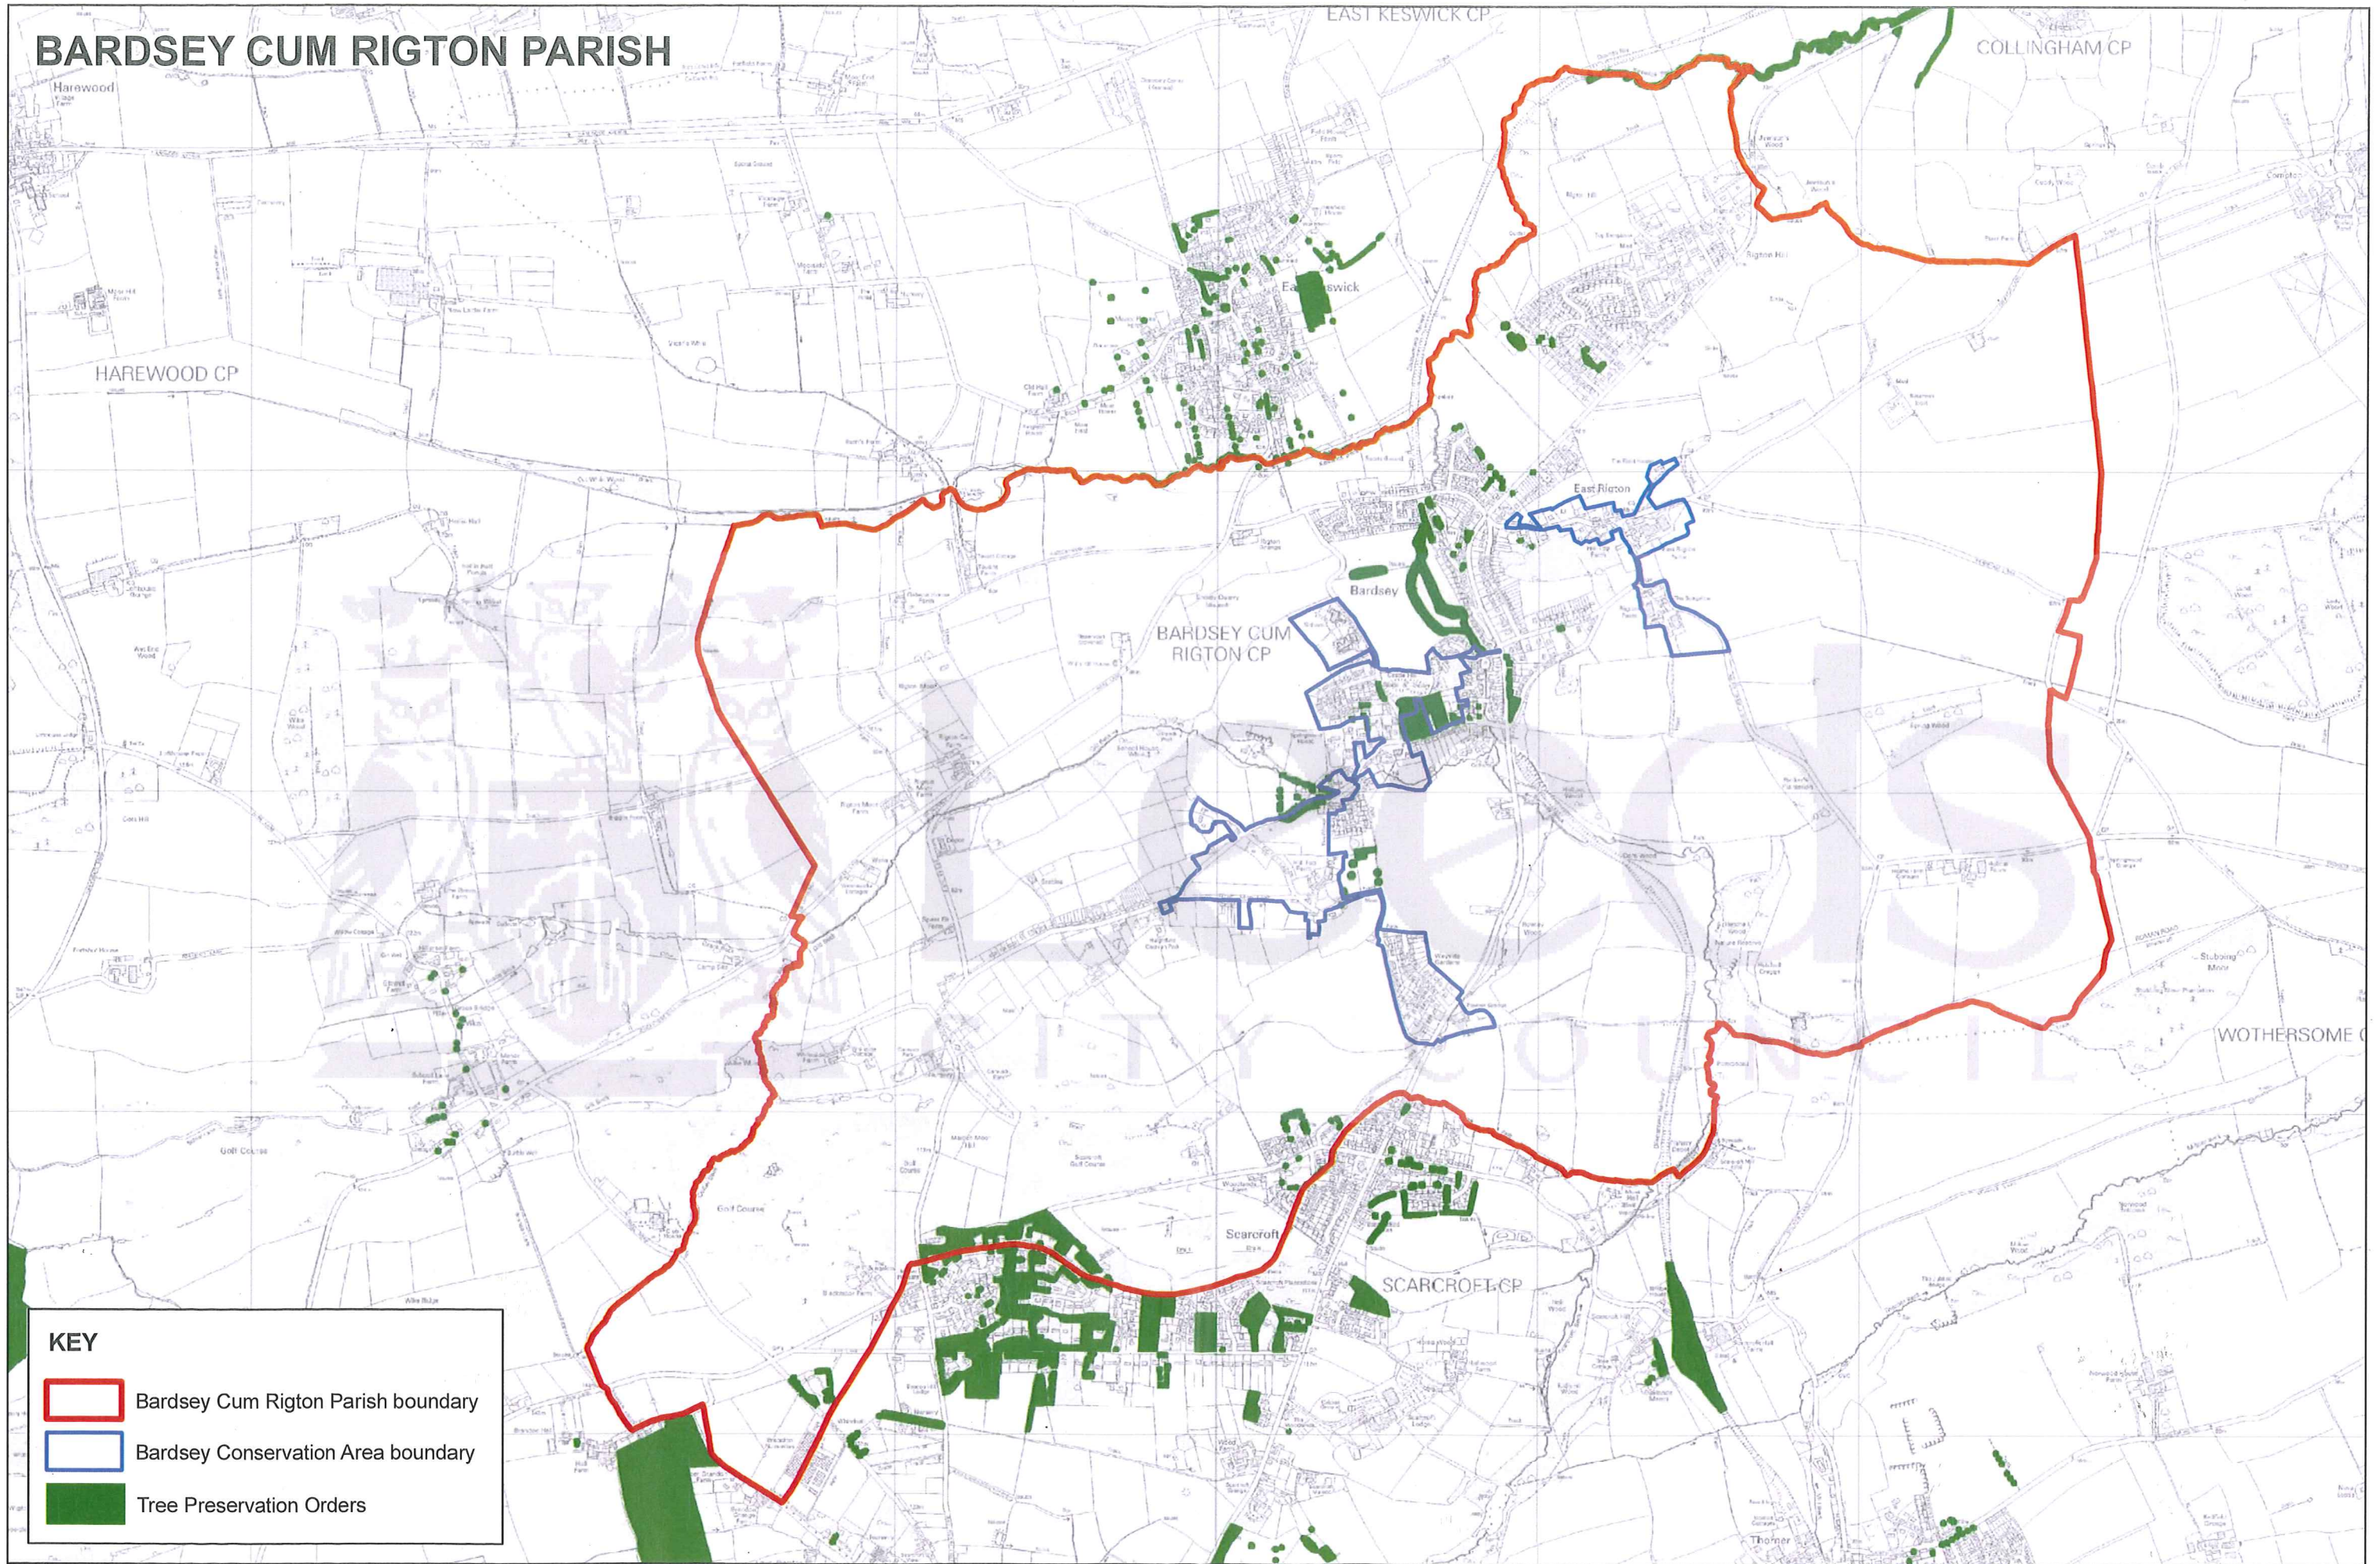

BARDSEY CUM RIGTON PARISH

KEY

-  Bardsey Cum Rigton Parish boundary
-  Bardsey Conservation Area boundary
-  Tree Preservation Orders

PRODUCED BY GRAPHICS & MAPPING, LEEDS CITY COUNCIL

This map is based upon the Ordnance Survey's Digital data with the permission of the Ordnance Survey on behalf of the Controller of Her Majesty's Stationery Office.
(c) Unauthorised reproduction infringes Crown Copyright and may lead to prosecution or civil proceedings.
(c) Crown Copyright. All rights reserved. Leeds City Council O.S. Licence No. - 100019567

SCALE -- 1/ 18000 @A3 ERS July 2011 PLAN NO GIS 5306