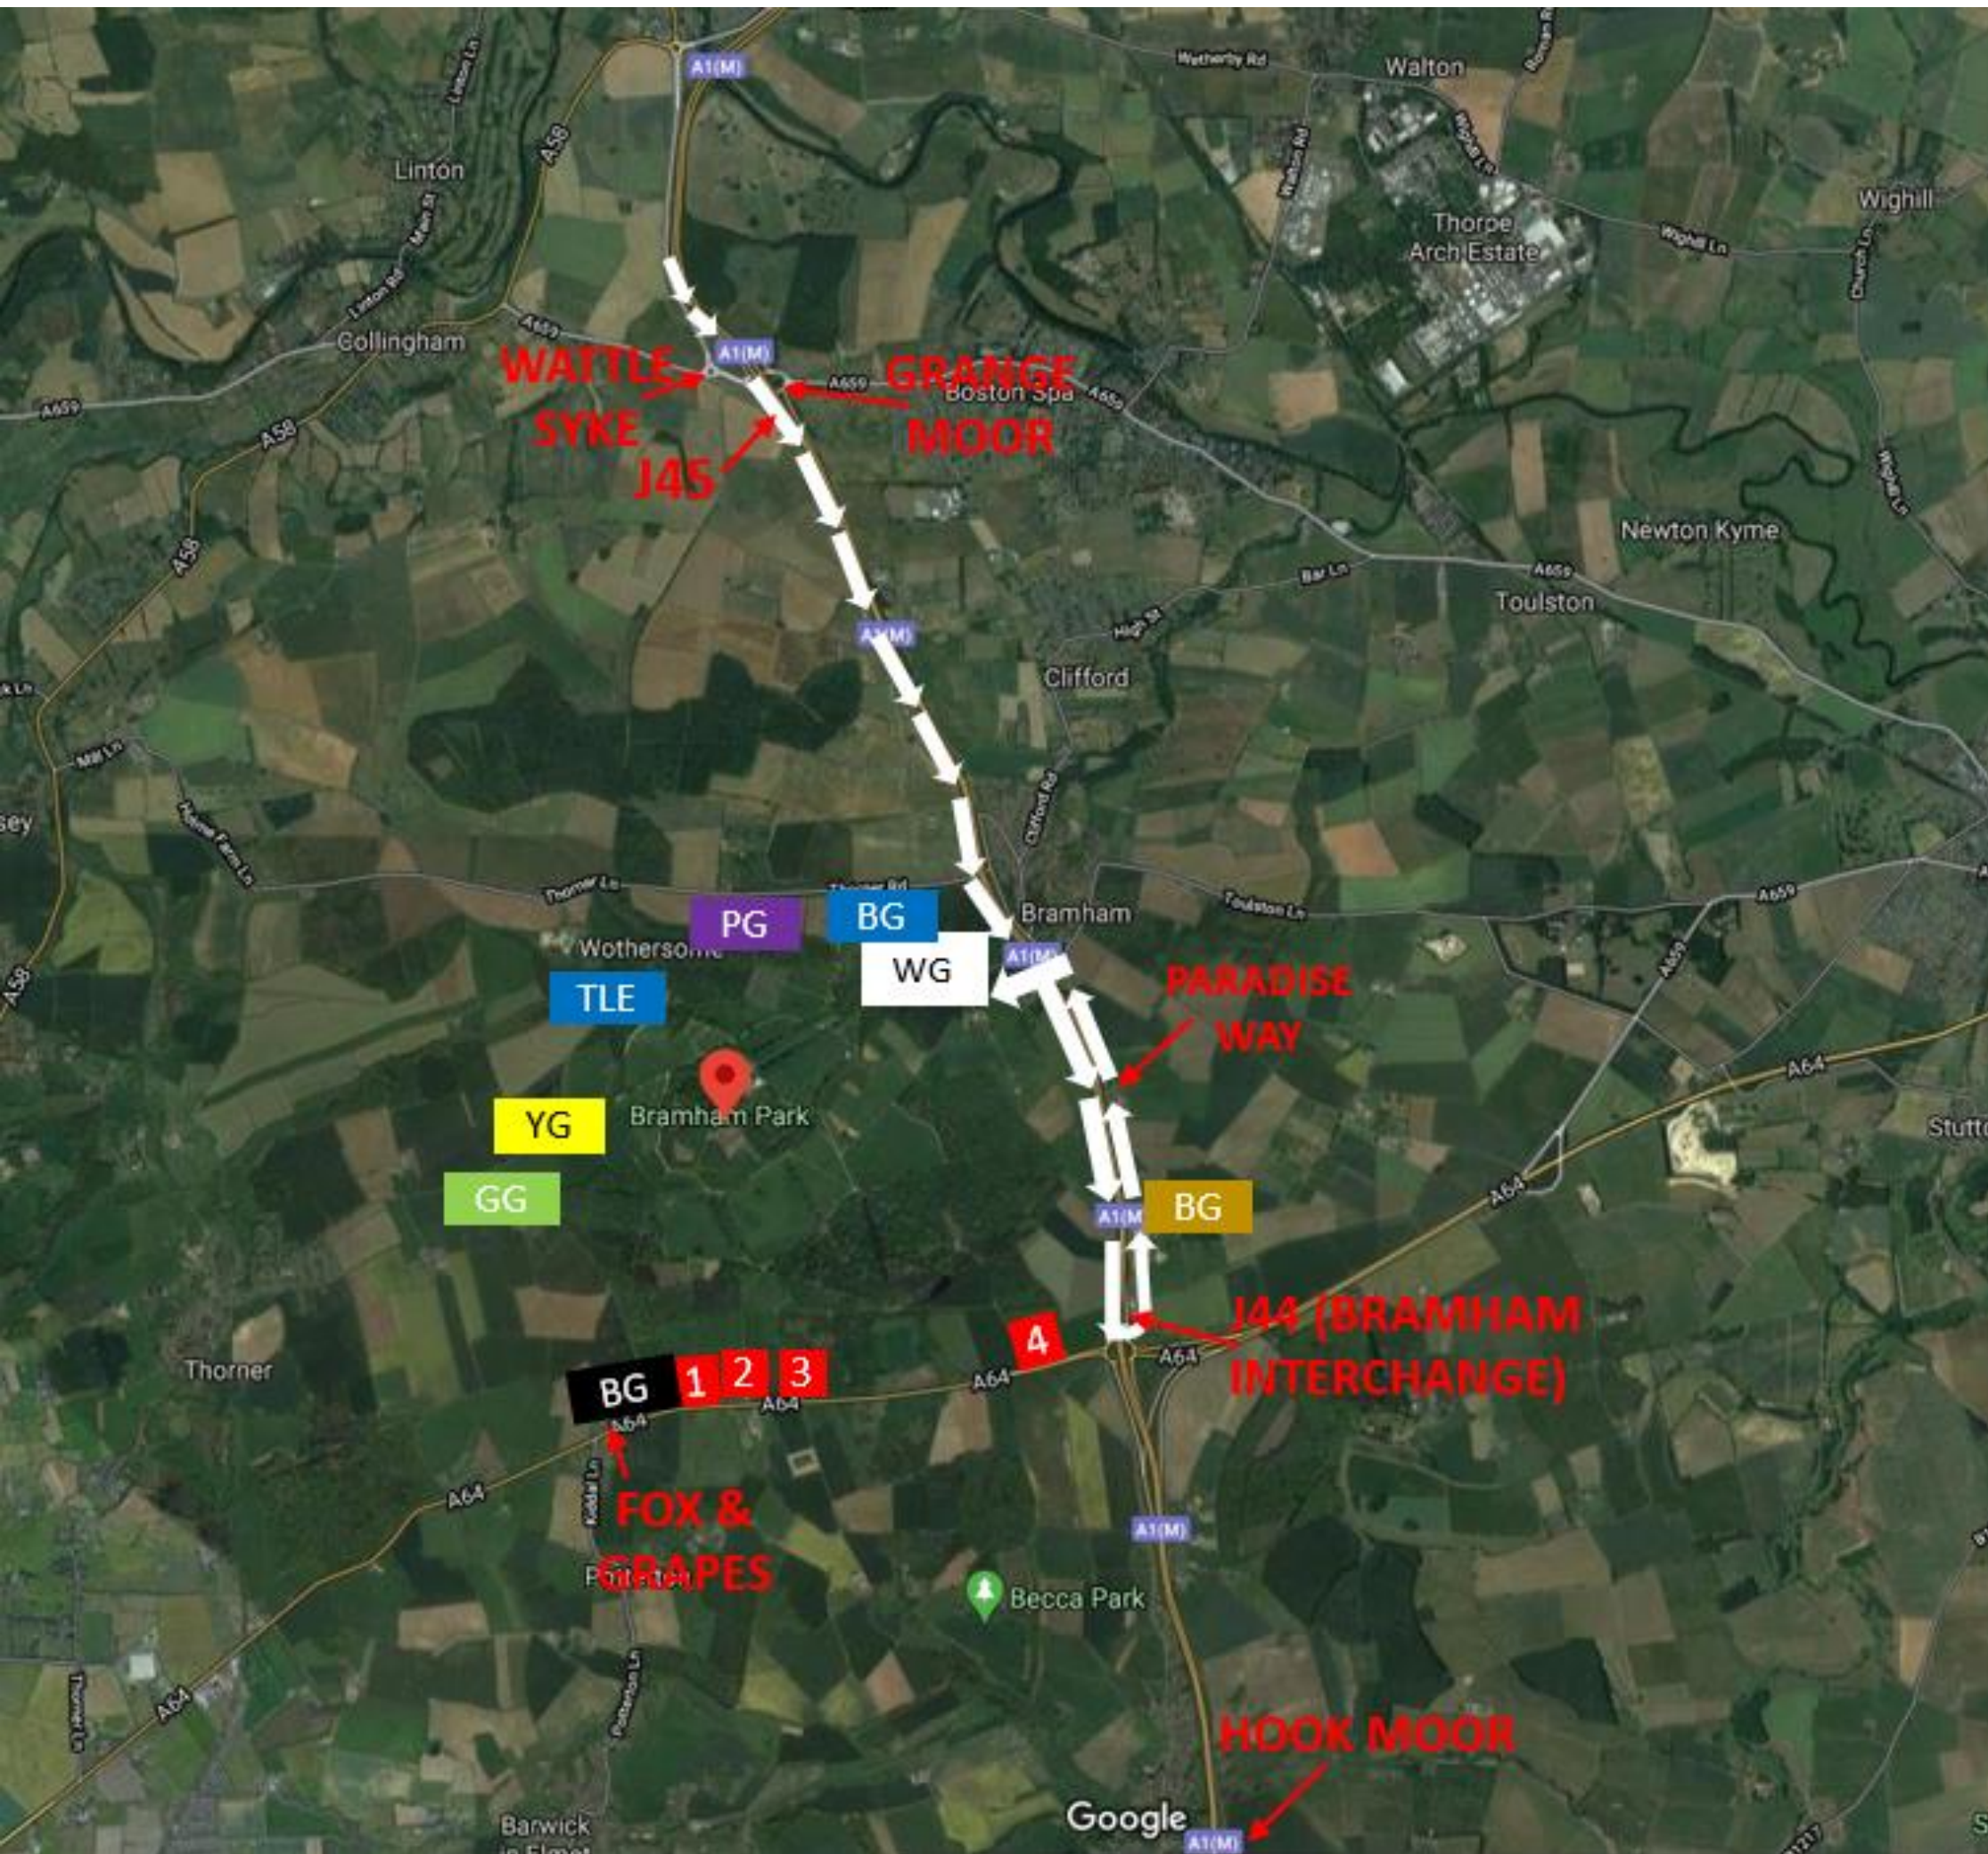

# LEEDS FESTIVAL 2021 - WHITE ROUTE – S/BOUND CAR PARKING

# LEEDS FESTIVAL 2021 - BROWN ROUTE – N/BOUND CAR PARKING

LEEDS FESTIVAL 2021 - RED ROUTE – PUDO