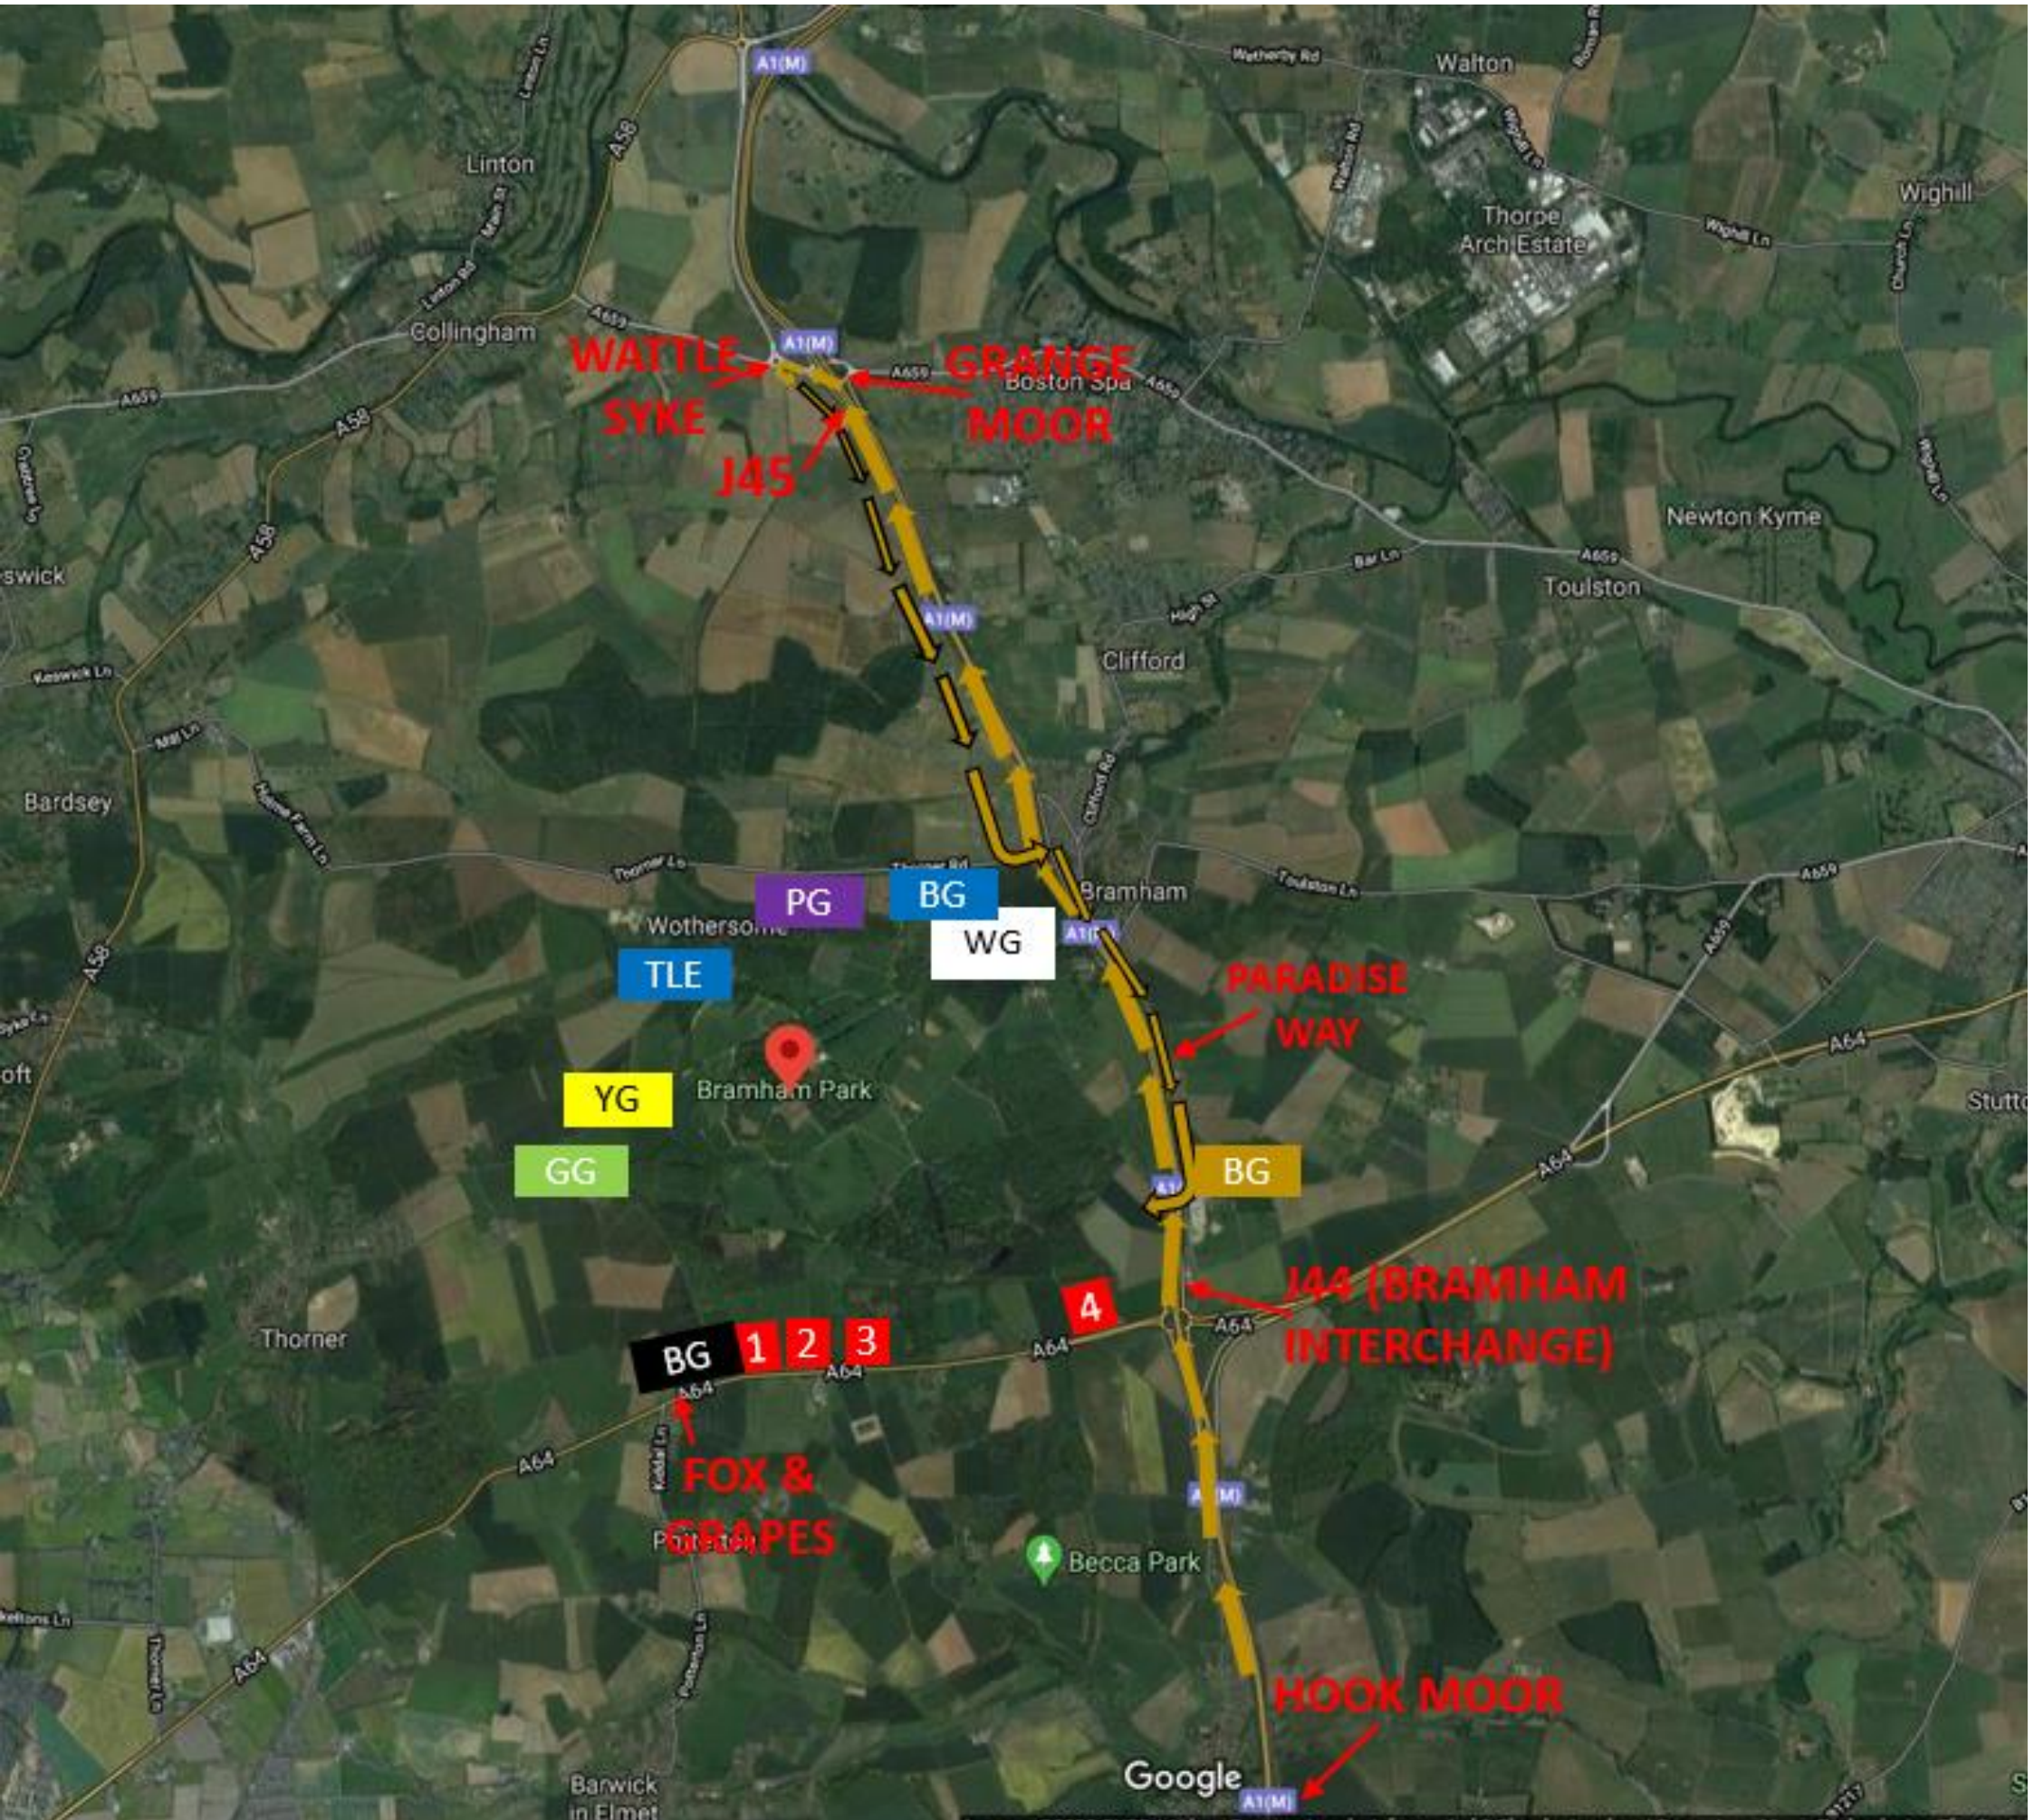

# LEEDS FESTIVAL 2021 - WHITE ROUTE – S/BOUND CAR PARKING

# LEEDS FESTIVAL 2021 - BROWN ROUTE – N/BOUND CAR PARKING

LEEDS FESTIVAL 2021 - RED ROUTE – PUDO